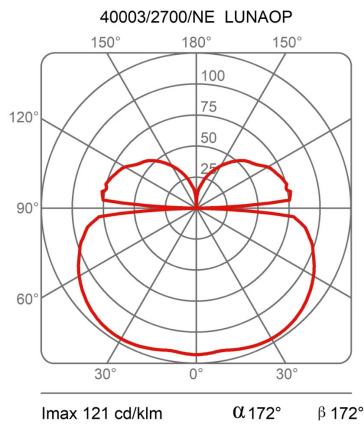

Photometric curves

Colour variant code

White

Black

Pearl Gold

40003/2700/BM

Bronze
Textured

40003/2700/OV

Vintage
Brass