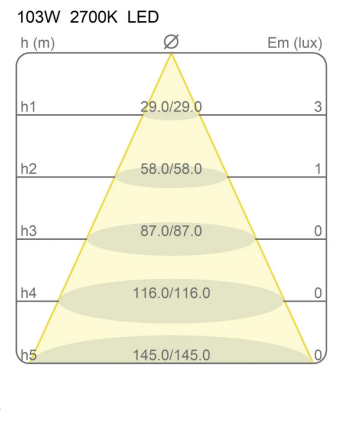

Light Module Ø 120 Cm Lunaop

2700K

Emiliana Martinelli

colors

Typology Pendant
Utilisation Indoor

24V 108.5 W 9952 lm

diffuse light

Hanging lamp, diameter 120cm, diffused light, coated aluminum structure in various finishes.
White frost methacrylate diffuser.

Canopy to be ordered separately available in accessories.

Award

Family	Light module Ø 120 cm Lunaop
Typology	Pendant
Utilisation	Indoor

Dimensions

Height	6,5 cm
Diameter	120 cm
Power supply cable length	400 cm
Weight	4 Kg

Materials

Structure	aluminium	Diffuser	methacrylate 040
-----------	-----------	----------	------------------

Voltage	24V	Watt	108.5 W
Power unit	Excluded	Lumen	9952 lm
Mounting Power Supply	External	CRI	>80
		CCT	2700 K
		Energy class	F

Certifications

Photometric curves

Colour variant code

40003/2700/BI

White

40003/2700/NE

Black

40003/2700/AU