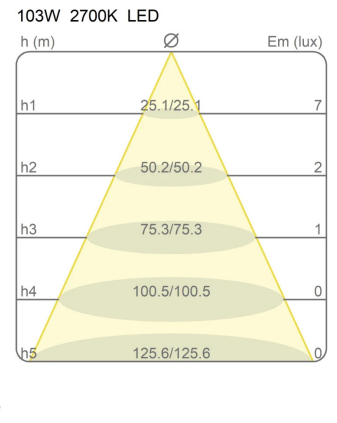

Light Module Ø 120 Cm Lunaop

2700K

Emiliana Martinelli

colors

Typology Pendant
Utilisation Indoor

24V 108.5 W 9952 lm

diffuse light

Hanging lamp, diameter 120cm, diffused light, coated aluminum structure in various finishes.
White frost methacrylate diffuser.

Canopy to be ordered separately available in accessories.

Award

Family	Light module Ø 120 cm Lunaop
Typology	Pendant
Utilisation	Indoor

Dimensions

Height	6,5 cm
Diameter	120 cm
Power supply cable length	400 cm
Weight	4 Kg

Materials

Structure	aluminium	Diffuser	methacrylate 040
-----------	-----------	----------	------------------

Voltage	24V	Watt	108.5 W
Power unit	Excluded	Lumen	9952 lm
Mounting Power Supply	External	CRI	>80
		CCT	2700 K
		Energy class	F

Certifications

Photometric curves

Colour variant code

40003/2700/BI

White

40003/2700/NE

Black

40003/2700/AU