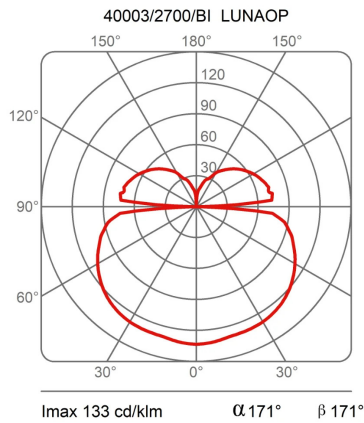

Photometric curves

Colour variant code

White

Black

Pearl Gold

40003/2700/BM

Bronze
Textured

40003/2700/OV

Vintage
Brass