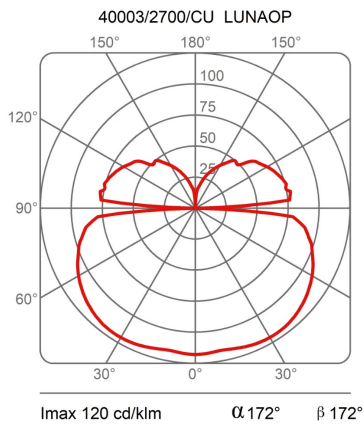

Photometric curves

Colour variant code

White

Black

Pearl Gold

40003/2700/BM

Bronze
Textured

40003/2700/OV

Vintage
Brass