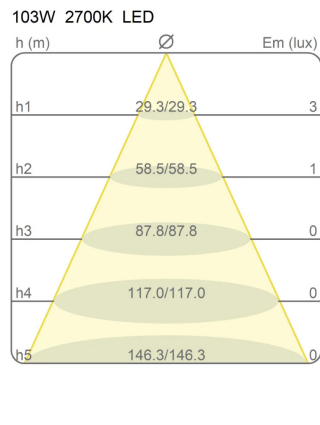

Light Module Ø 120 Cm Lunaop

2700K

Emiliana Martinelli

colors

Typology Pendant
Utilisation Indoor

24V 108.5 W 9952 lm

diffuse light

Hanging lamp, diameter 120cm, diffused light, coated aluminum structure in various finishes.
White frost methacrylate diffuser.

Canopy to be ordered separately available in accessories.

Award

Family	Light module Ø 120 cm Lunaop
Typology	Pendant
Utilisation	Indoor

Dimensions

Height	6,5 cm
Diameter	120 cm
Power supply cable length	400 cm
Weight	4 Kg

Materials

Structure	aluminium	Diffuser	methacrylate 040
-----------	-----------	----------	------------------

Voltage	24V	Watt	108.5 W
Power unit	Excluded	Lumen	9952 lm
Mounting Power Supply	External	CRI	>80
		CCT	2700 K
		Energy class	F

Certifications

Photometric curves

Colour variant code

40003/2700/BI

White

40003/2700/NE

Black

40003/2700/AU