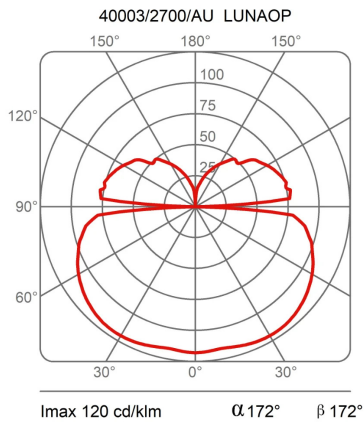

Photometric curves

Colour variant code

White

Black

Pearl Gold

40003/2700/BM

Bronze
Textured

40003/2700/OV

Vintage
Brass