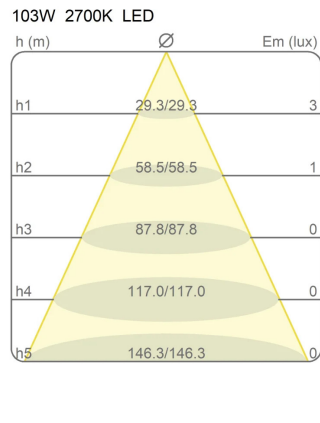

Light Module Ø 120 Cm Lunaop

2700K

Emiliana Martinelli

colors

Typology Pendant
Utilisation Indoor

24V 108.5 W 9952 lm

diffuse light

Hanging lamp, diameter 120cm, diffused light, coated aluminum structure in various finishes.
White frost methacrylate diffuser.

Canopy to be ordered separately available in accessories.

Award

Family	Light module Ø 120 cm Lunaop
Typology	Pendant
Utilisation	Indoor

Dimensions

Height	6,5 cm
Diameter	120 cm
Power supply cable length	400 cm
Weight	4 Kg

Materials

Structure	aluminium	Diffuser	methacrylate 040
-----------	-----------	----------	------------------

Voltage	24V	Watt	108.5 W
Power unit	Excluded	Lumen	9952 lm
Mounting Power Supply	External	CRI	>80
		CCT	2700 K
		Energy class	F

Certifications

Photometric curves

Colour variant code

40003/2700/BI

White

40003/2700/NE

Black

40003/2700/AU